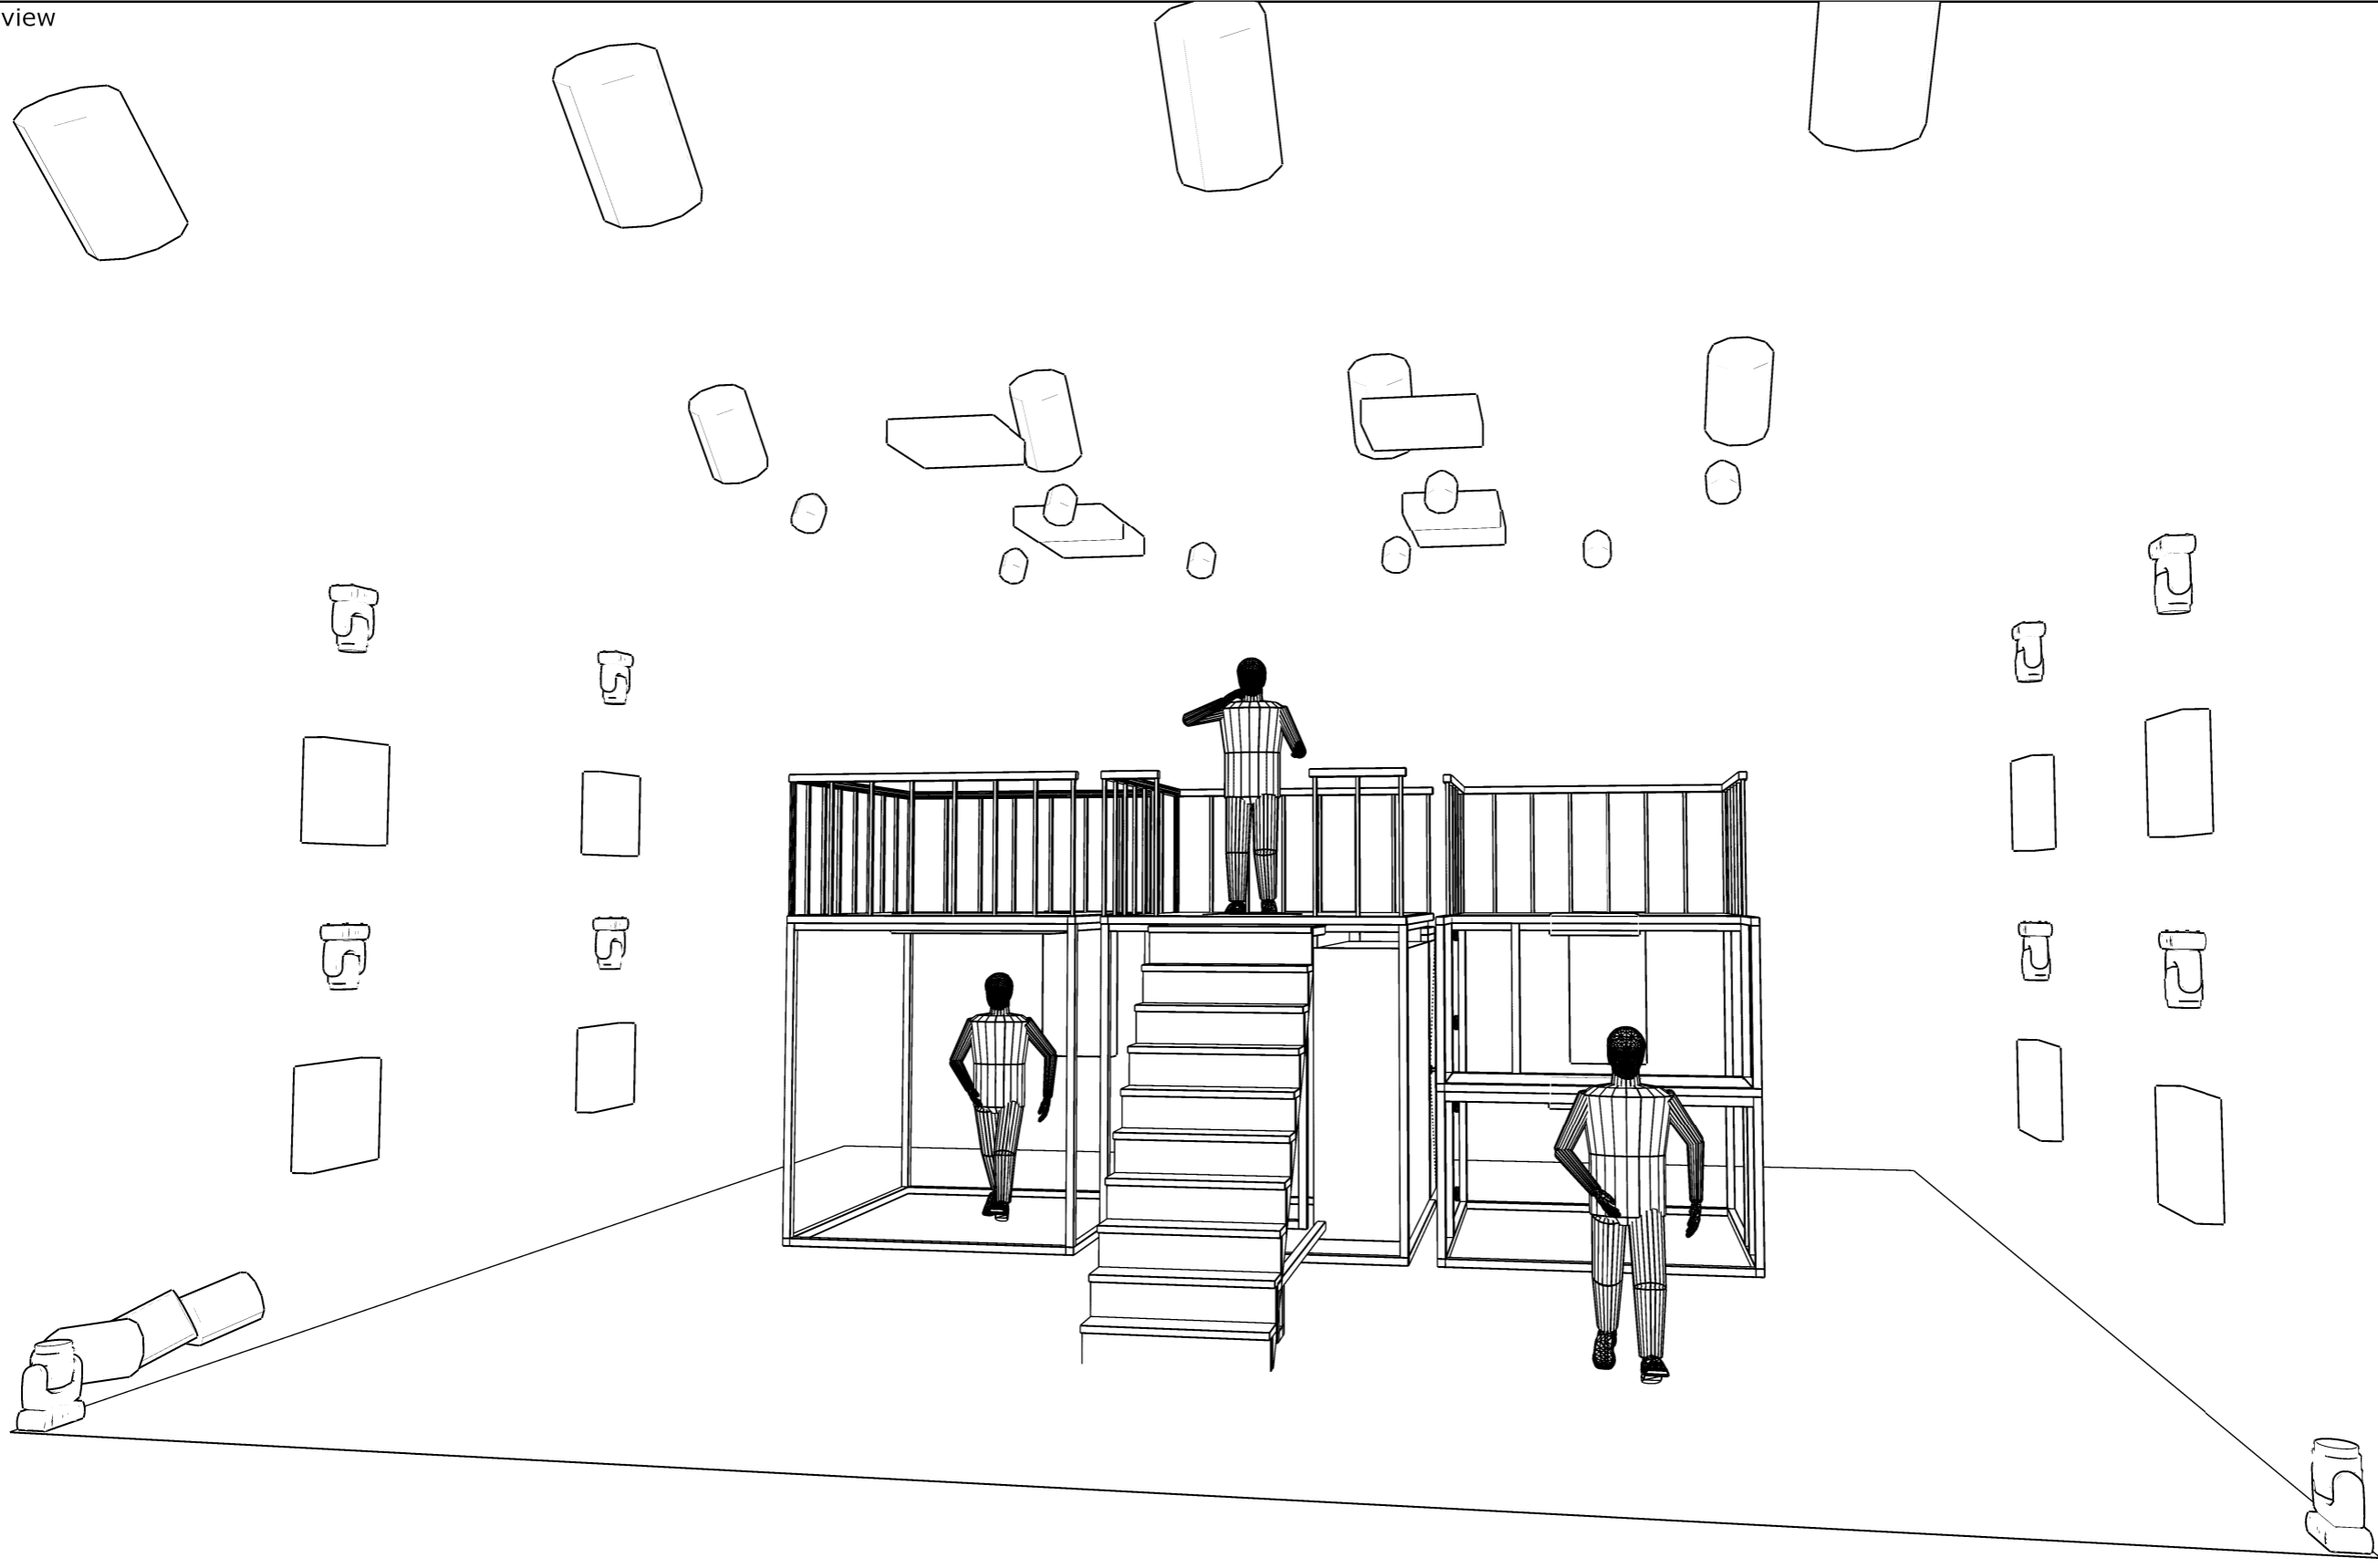

Perspective view

Project	Koning Bowi	Project date	10 oktober 2021	Drawing author	Mike Evers	Drawing version	4
Director	Daniël van Klaveren	Set designer		Eddy van der Laan		THEATERMACHINE <i>light design and consultancy</i> 	
Lighting designer	Mike Evers - Theatermachine	Technical director		Jeroen van Terheijden			