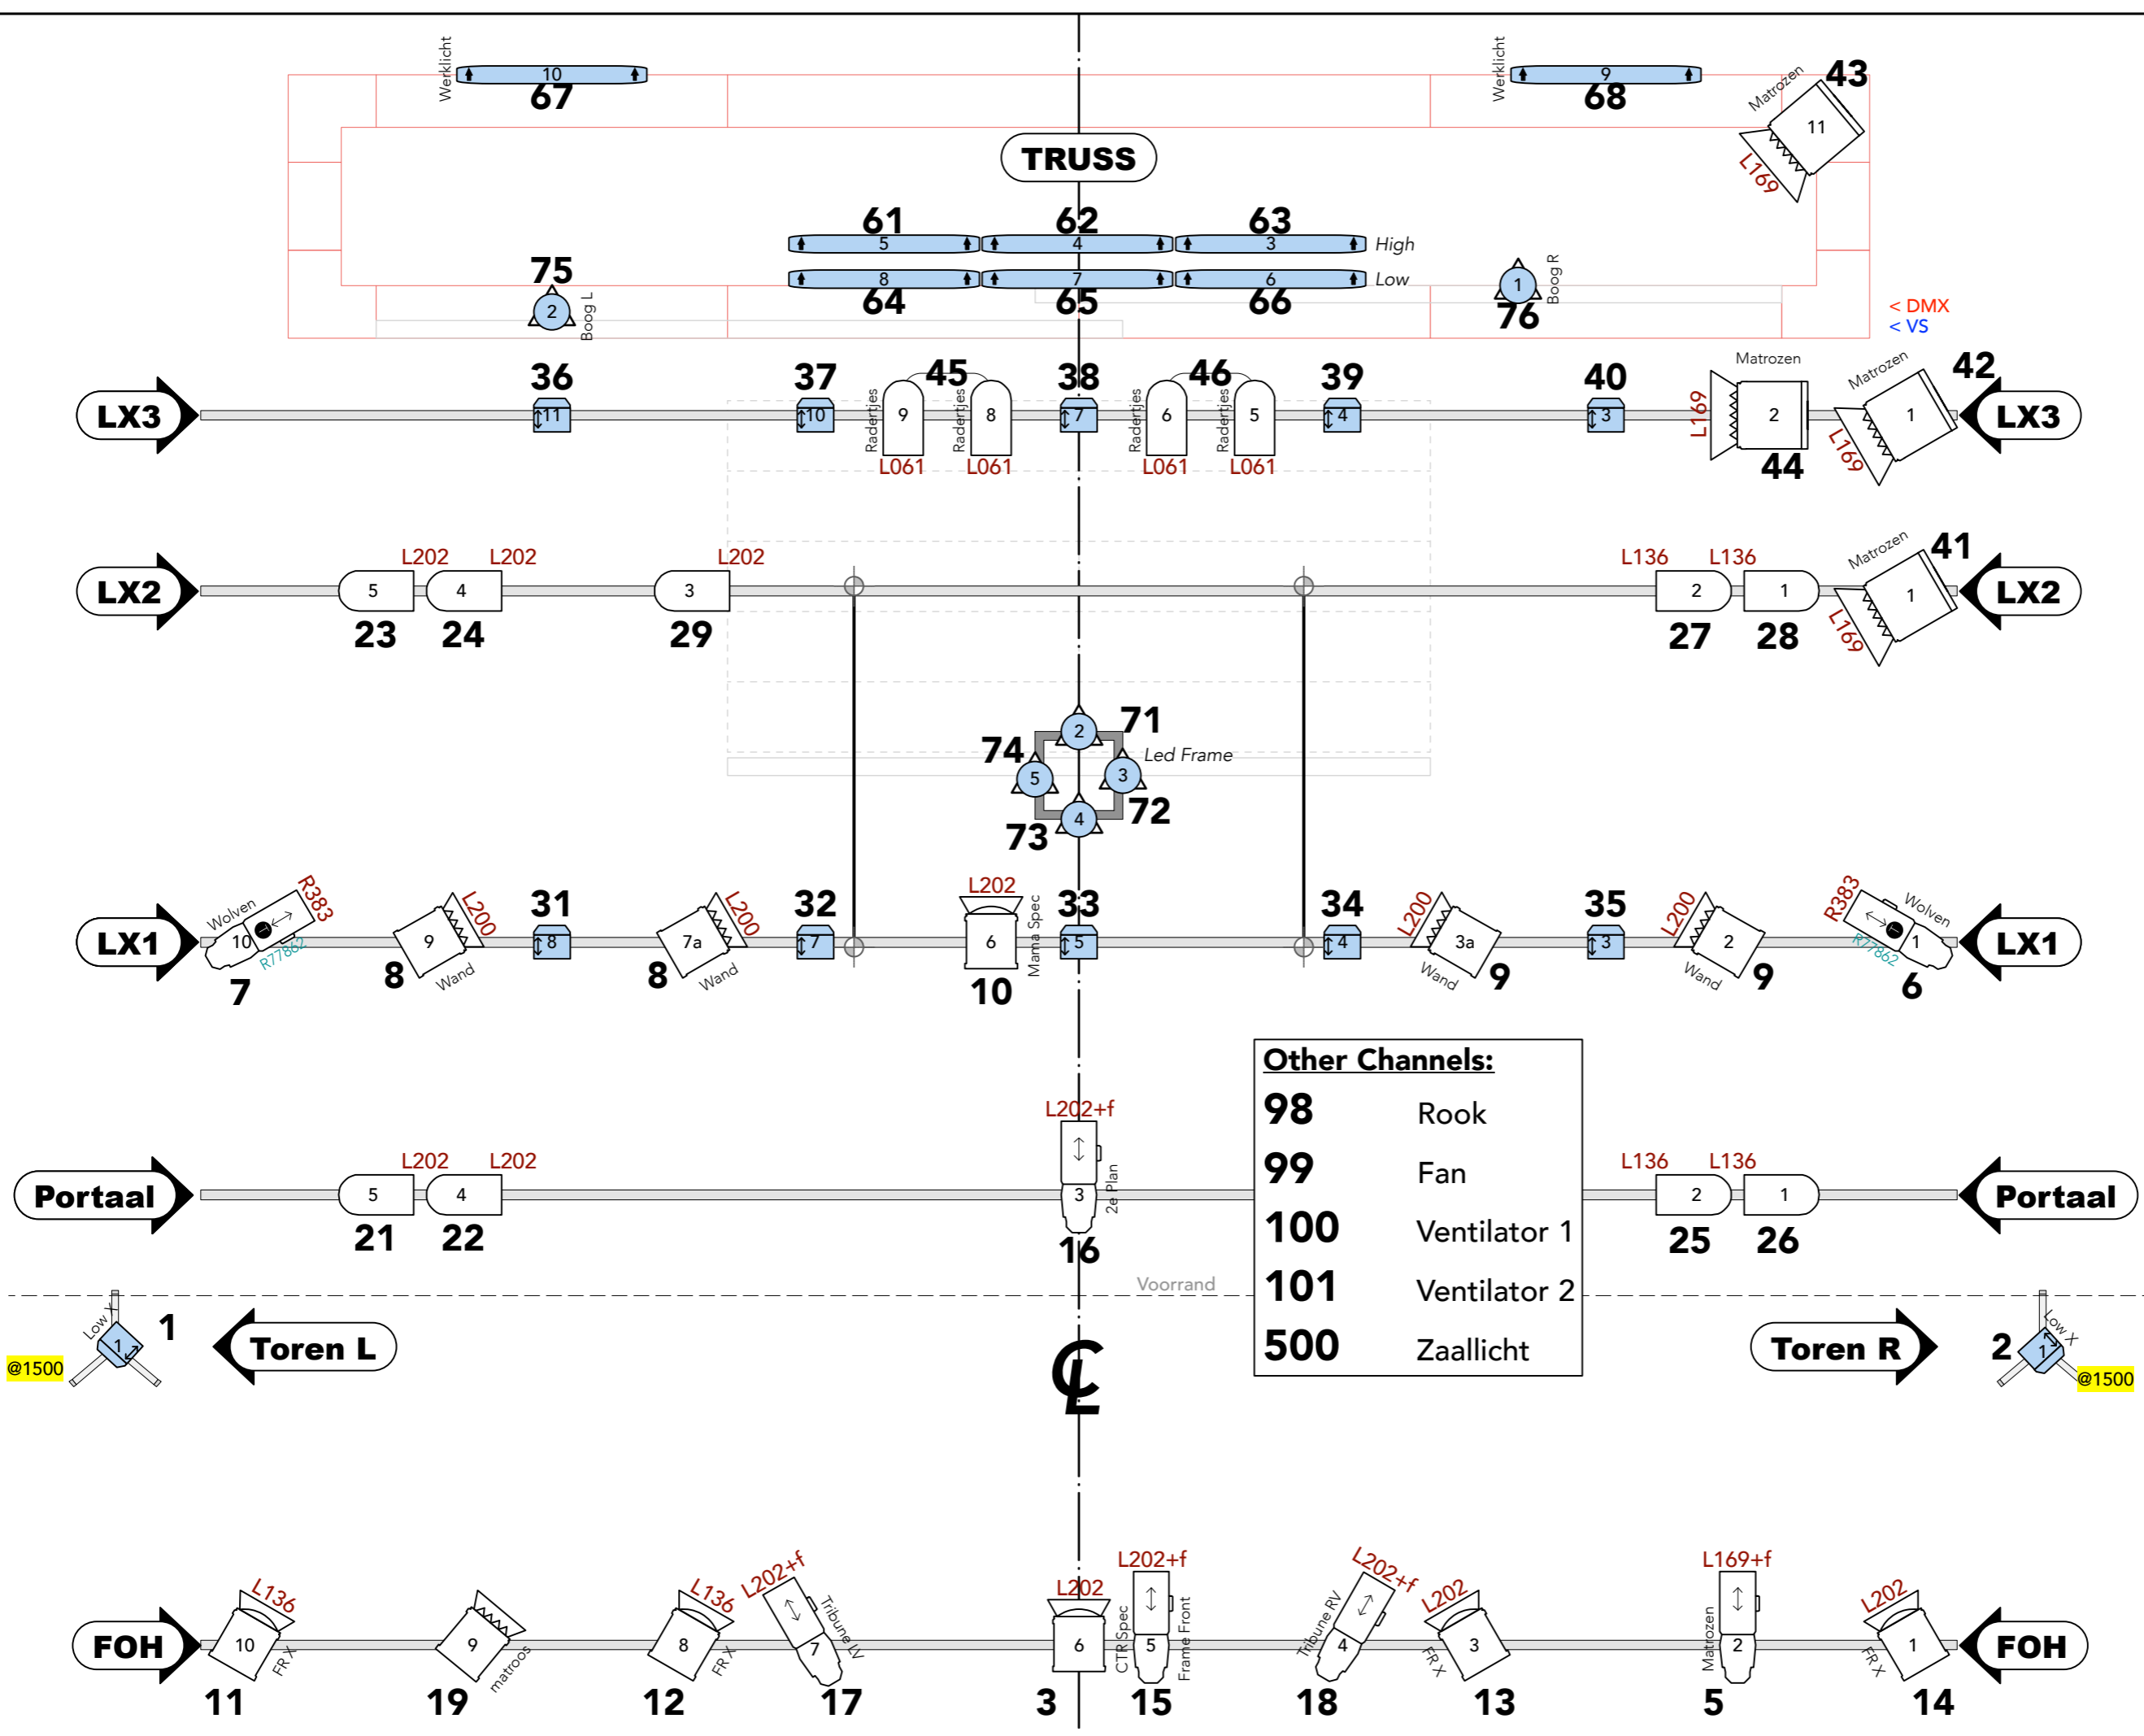

KEY TO SYMBOLS

- TOURLED 28 ZOOM 12
- Zoomspot 1k 7
- PC 1kW 6
- Fresnel 2kW 4
- Fresnel 1kW 5
- PAR 64 MFL 13
- LED Bar 252 8

TYPICAL

- Ch PURPOSE
COLOR+FROST
f = R132 / L257
GOBO HOLDER → ● IRIS → ○

GENERAL NOTES

Director: Flora Verbrugge
Designer: Morgana Marques
Costumes: Sanne Oostervink
Lighting: Tim van 't Hof

LIGHT PLOT

#	DATE	REVISION
A	01/02/19	First Draft
B	18/02/19	As hung
C	06/03/19	Montage aanpassingen
D	27/03/19	Tour updates

LT-01 LX PLAN

DRAWN BY: TvtH SCALE: NONE PAPER SIZE: A3

PUBLISH: 27/03/19
REV D Tournee v2

Other Channels:

98	Rook
99	Fan
100	Ventilator 1
101	Ventilator 2
500	Zaallicht